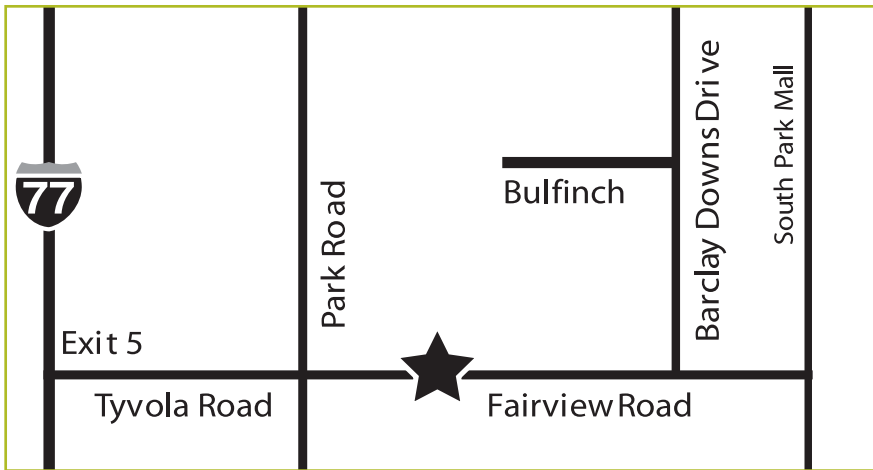

# Location Map & Directions

### From I-77 North

Follow I-77 North to exit 5/Tyvola Road. Make a right off the exit ramp and continue on Tyvola crossing South Boulevard. Continue straight on Tyvola which changes to Fairview Road at the Park Road intersection. Continue straight and begin looking for stoplight at intersection of Fairview Road & Barclay Downs Drive. Turn left onto Barclay Downs and then take an immediate left onto Bulfinch Road. Our building is just ahead on the left. We are located on the 1st floor of the Charlotte Eye, Ear, Nose and Throat Building.

### I-85 & I-77 South

Follow I-85 South to I-77 South. Once on I-77 South, take Exit 5/Tyvola Road. Make a left off the exit ramp and continue on Tyvola crossing over South Boulevard. Continue straight on Tyvola which changes to Fairview Road at the Park Road intersection. Continue straight and begin looking for stoplight at intersection of Fairview Road & Barclay Downs Drive. Turn left onto Barclay Downs and then take an immediate left onto Bulfinch Road. Our building is just ahead on the left. We are located on the 1st floor of the Charlotte Eye, Ear, Nose and Throat Building.

### Independence Blvd

Turn left on to Sharon Amity. Continue on Sharon Amity crossing the major intersections of Monroe Road and Randolph Road. At the Providence Road intersection, Sharon Amity changes to Sharon Road. Continue straight until you come to a T-intersection. Turn left at the T-intersection and continue straight on Sharon Road. At the Fairview Road intersection, turn right and begin looking for Barclay Downs (stoplight intersection). Turn right on to Barclay Downs and take an immediate left on to Bulfinch Road. Our building is just ahead on the left. We are located on the 1st floor of the Charlotte Eye, Ear, Nose and Throat Building.